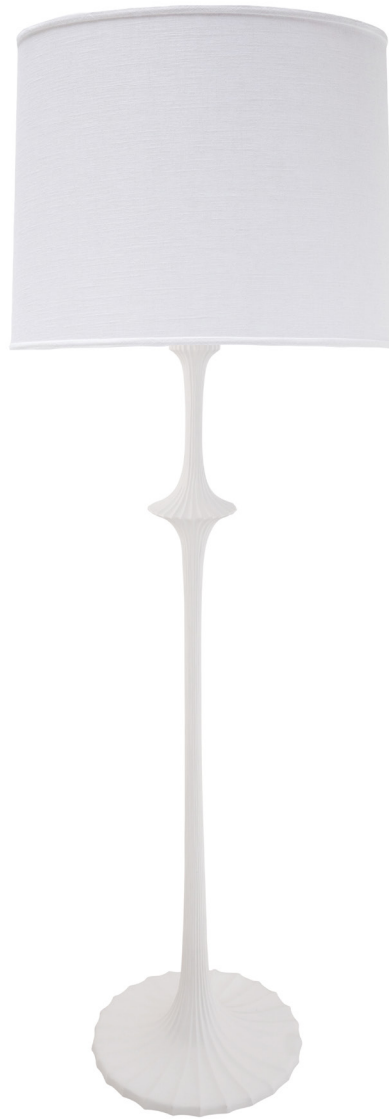

olystudio.com

cast resin

priscilla
floor lamp

overall height: 130”h
shade: t 19”, b 20”, h 16”
finish: white
one bulb not to exceed 60w