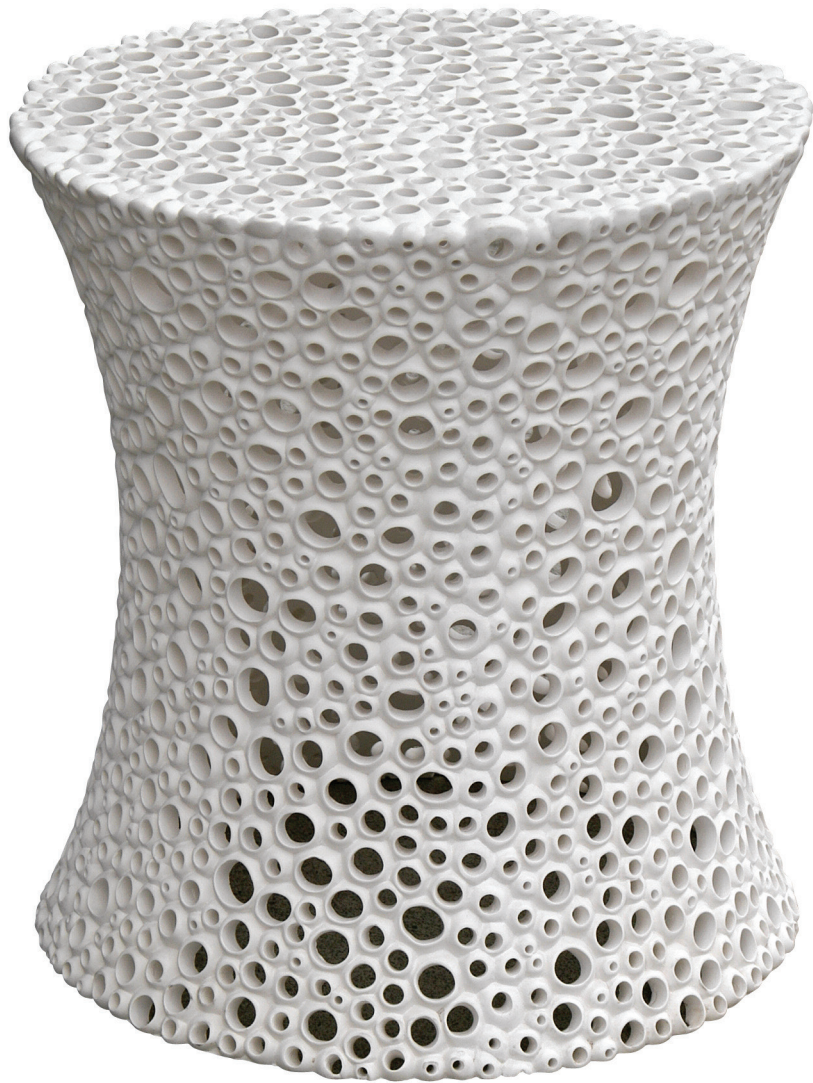

olystudio.com

pierced cast resin

18" diameter x 20"H

meri
side table