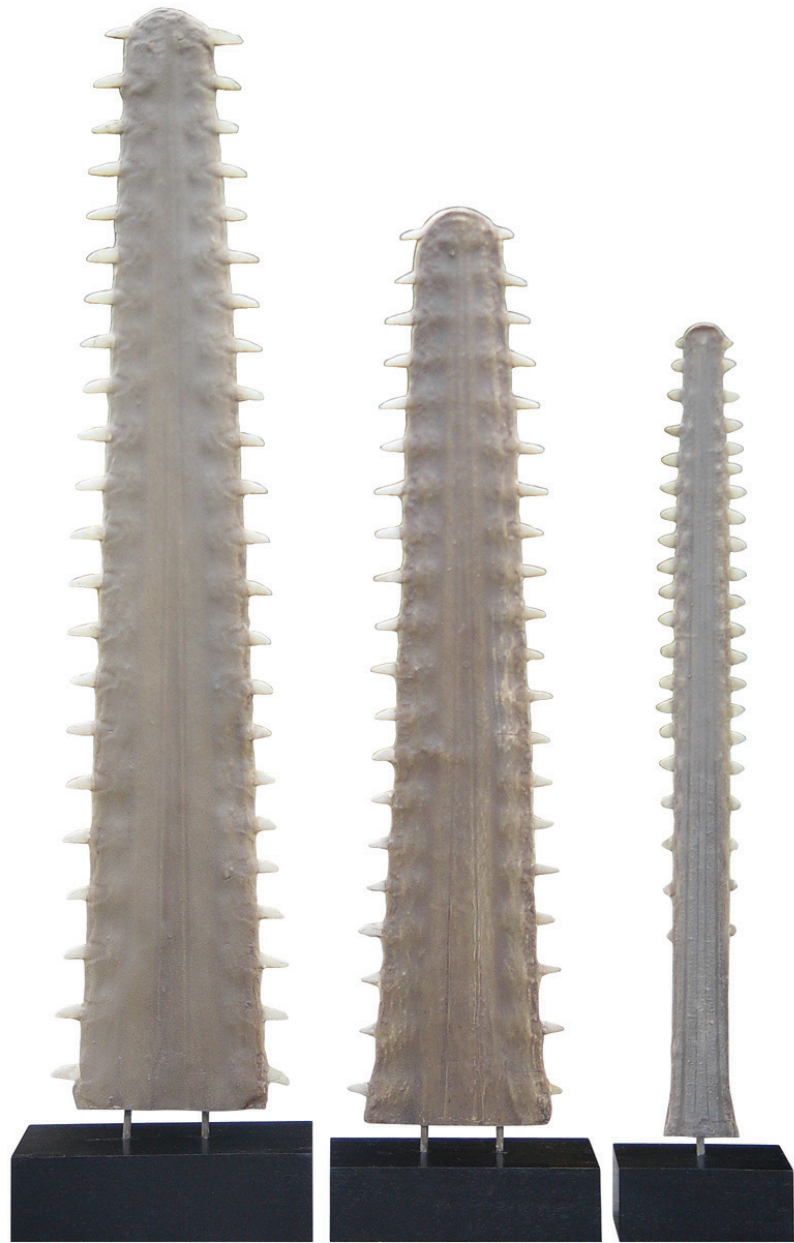

olystudio.com

*cast resin with black wood base*

saw  
bills

small: 5.5"W x 4"D x 29"H  
medium: 8.5"W x 4.75"D x 33"H  
large: 9.5"W x 5.5"D x 39"H