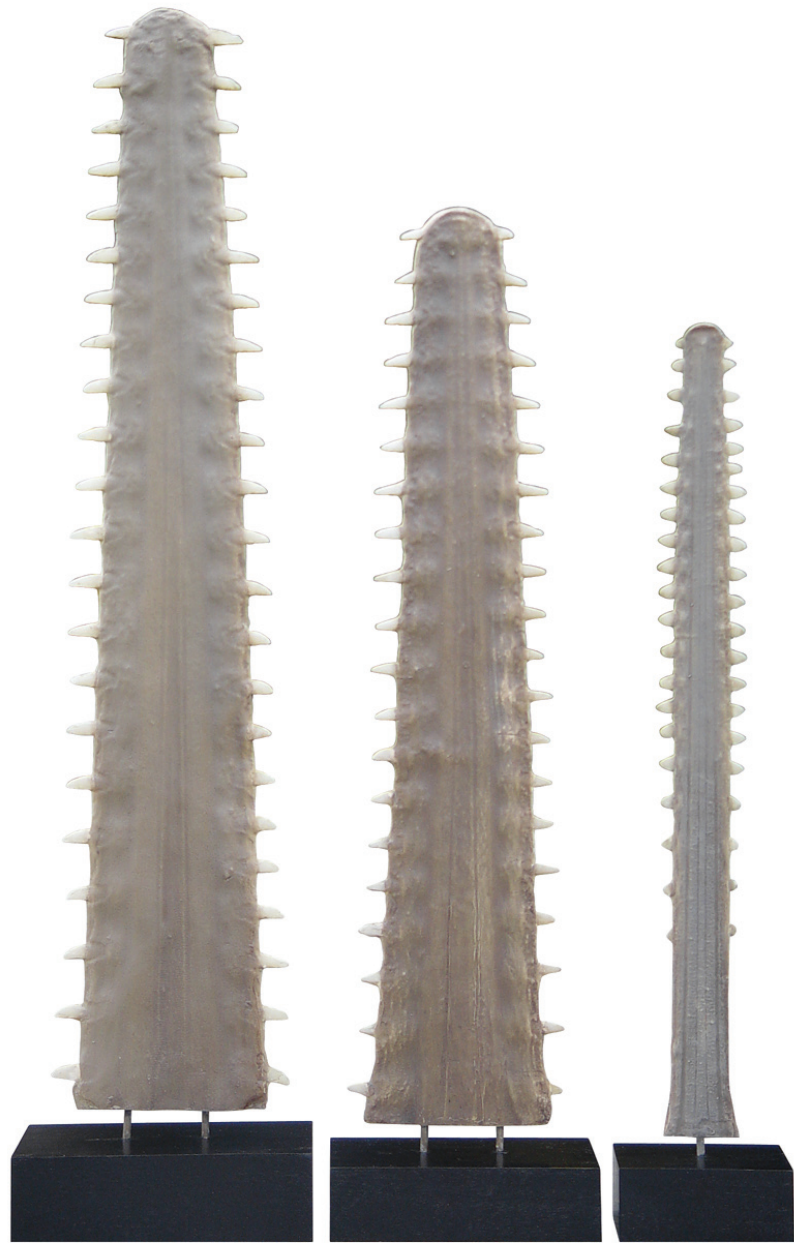

olystudio.com

cast resin with black wood base

saw
bills

small: 5.5"W x 4"D x 29"H
medium: 8.5"W x 4.75"D x 33"H
large: 9.5"W x 5.5"D x 39"H