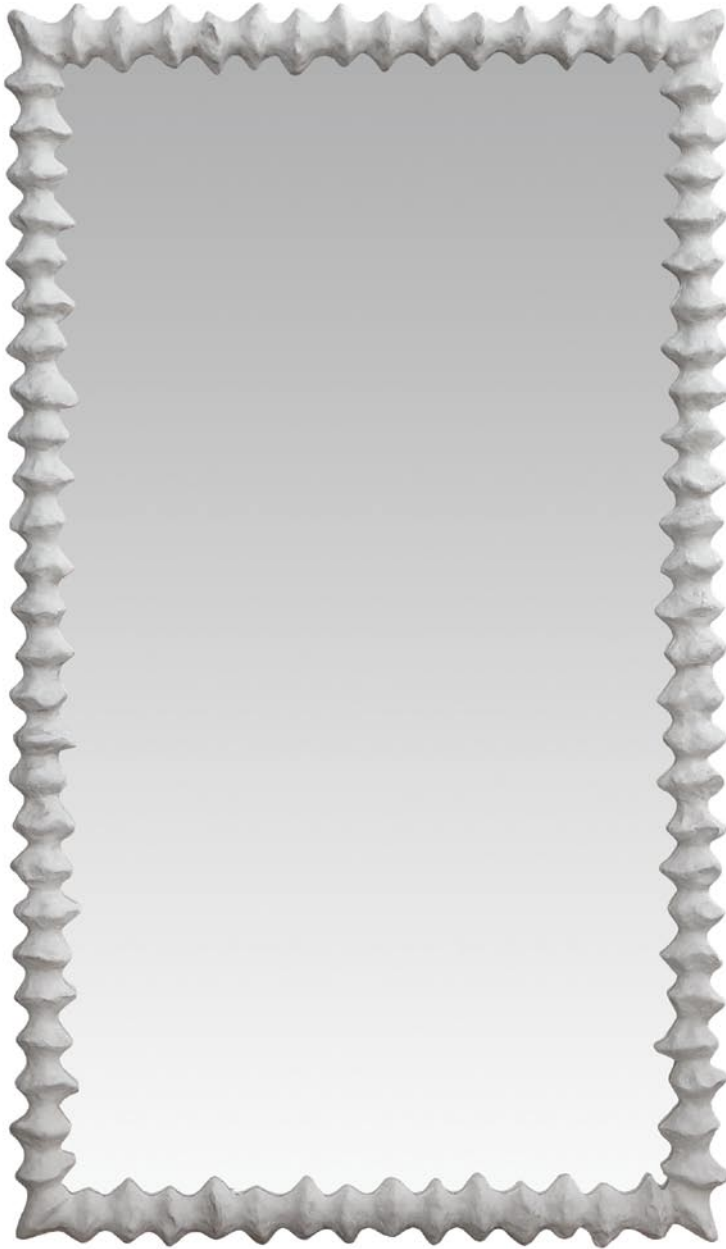

olystudio.com

cast resin mirror

clyde
mirror

32"W x 56"H x 3"D
finishes: antiqued bronze, antiqued gold, frost black, frost white
shown in frost white finish